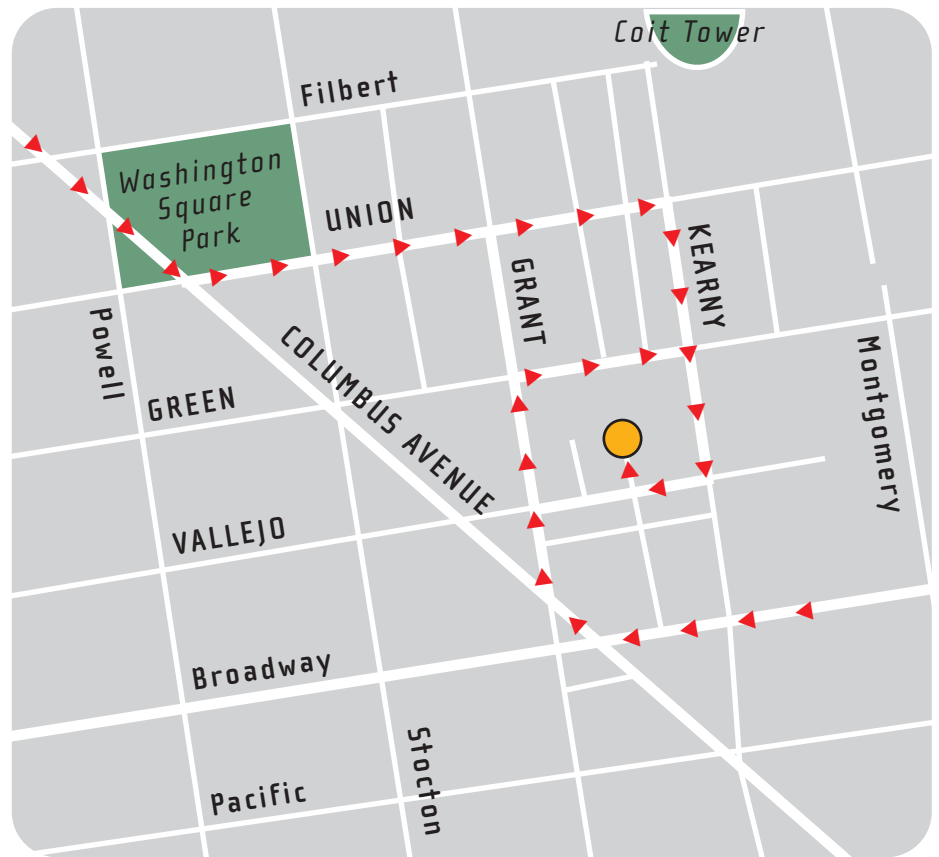

V I S D E S I G N . C O M

41 Pollard Place
San Francisco, CA
94133

415.296.9702
voice

415 296 9729
fax

vis@visdesign.com
email

www.visdesign.com
web site

FROM DOWNTOWN:

Head North to Broadway from the Embarcadero, Sansome, or Kearny. From Kearny turn left at Columbus. From the Embarcadero or Sansome, turn left onto Broadway and proceed to Columbus then turn right.

Make an immediate right onto Grant from Columbus right above Broadway. Make a right at Green and go up one block to Kearny. Make a right onto Kearny. Follow to end of Kearny at Vallejo. Make a right onto Vallejo.

Pollard Place is first alley on right. Note: Sign across street reads "Romolo," not Pollard.

FROM MARIN:

After crossing Golden Gate Bridge follow signs to Marina. Go past Marina Green toward Fort Mason. Follow road to right after Safeway and then make a left at light, onto Bay. Make right at Tower Records at Columbus Avenue. Make a left onto Union after Washington Square Park. Make a right onto Kearny. Follow to end of Kearny at Vallejo. Make a right onto Vallejo.

Pollard Place is first alley on right. Sign on left side of street reads "Romolo."

FROM EAST BAY:

Take Bay Bridge to San Francisco. Take first exit on left, Fremont Street. Turn right at stop sign and turn right onto Harrison. Go to the end of Harrison and turn left onto the Embarcadero. Follow the Embarcadero past the Ferry Building and take a left turn at the Broadway light.

Proceed up Broadway to Columbus then turn right. Make an immediate right onto Grant. Go up one block to Kearny and make a right. Follow to end of Kearny at Vallejo. Make a right onto Vallejo. Pollard Place is first alley on right.

Note: Sign across street reads "Romolo," not Pollard.

FROM SOUTH BAY:

Take 101 or 280 North. At 280/101 split, take 280 North. Take 3rd Street exit. Continue past Pacbell Park onto the Embarcadero. Follow Embarcadero past Ferry Building (Market Street) and take a left turn at the Broadway light.

Proceed up Broadway to Columbus then turn right. Make an immediate right onto Grant. Go up one block to Kearny and make a right. Follow to end of Kearny at Vallejo. Make a right onto Vallejo. Pollard Place is first alley on right.

Note: Sign across street reads "Romolo," not Pollard.